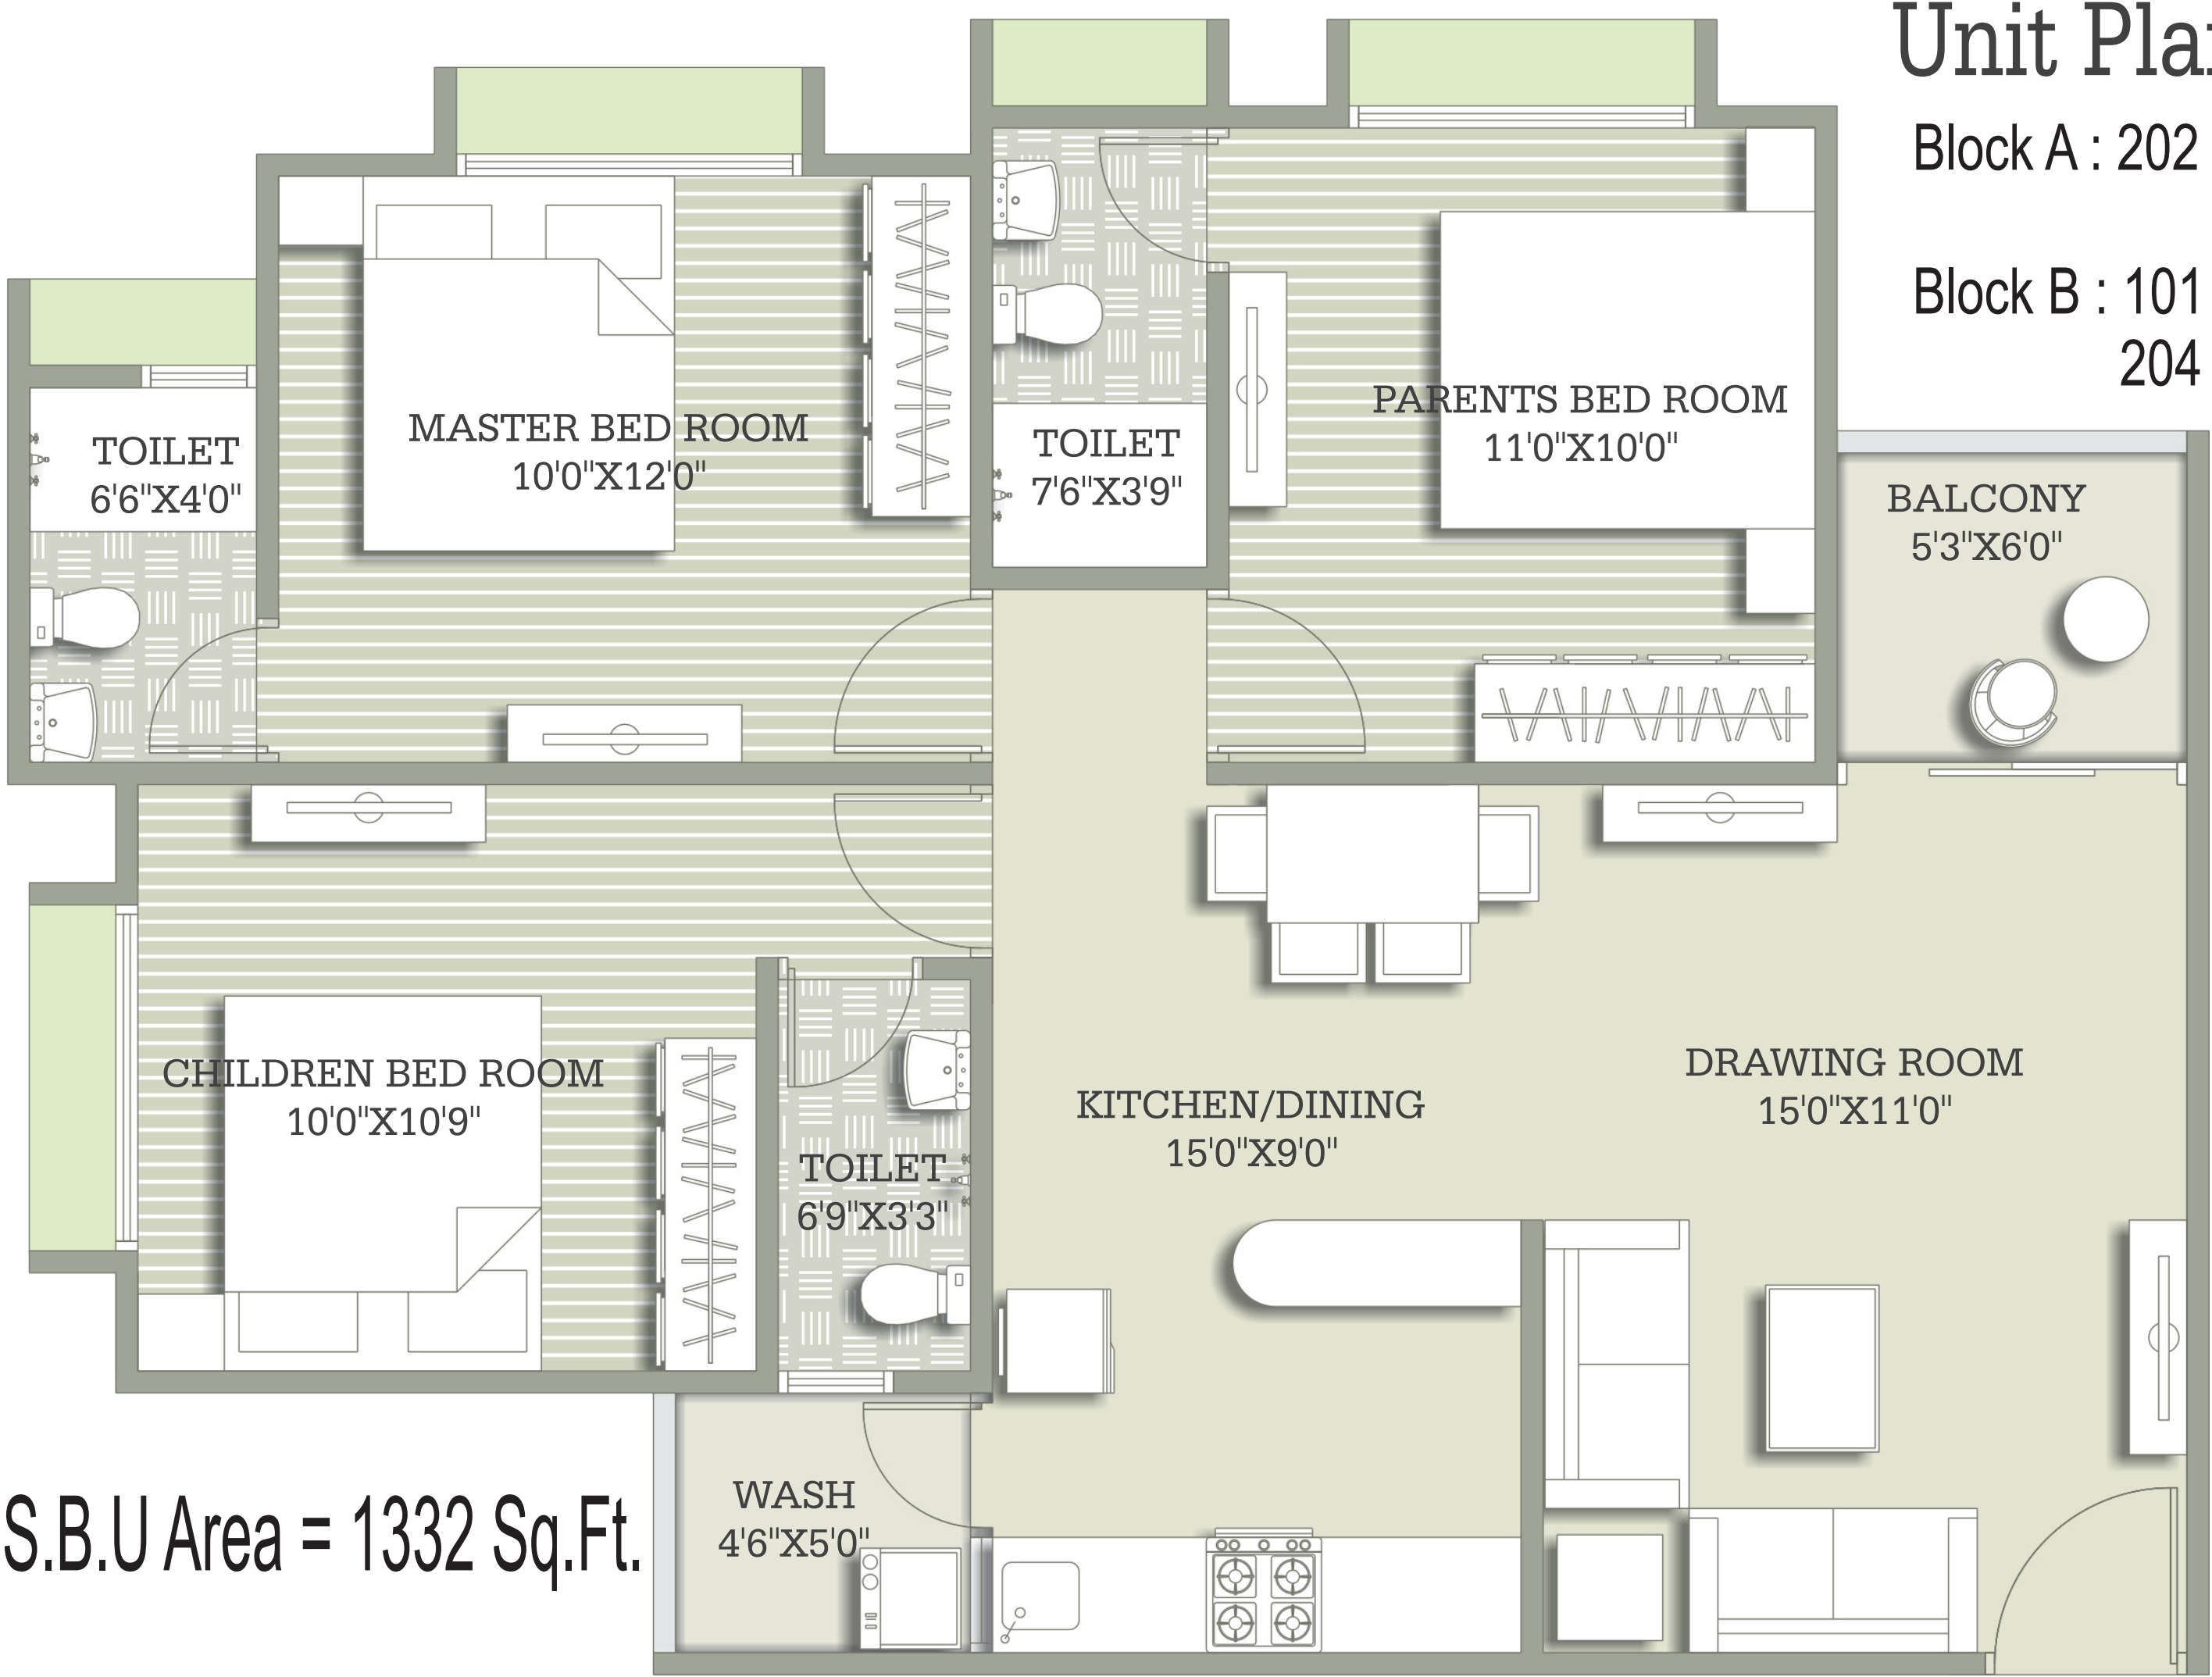

Unit Plan(3bhk)

Block A : 202 to 902

Block B : 101 to 901
204 to 904

S.B.U Area = 1332 Sq.Ft.