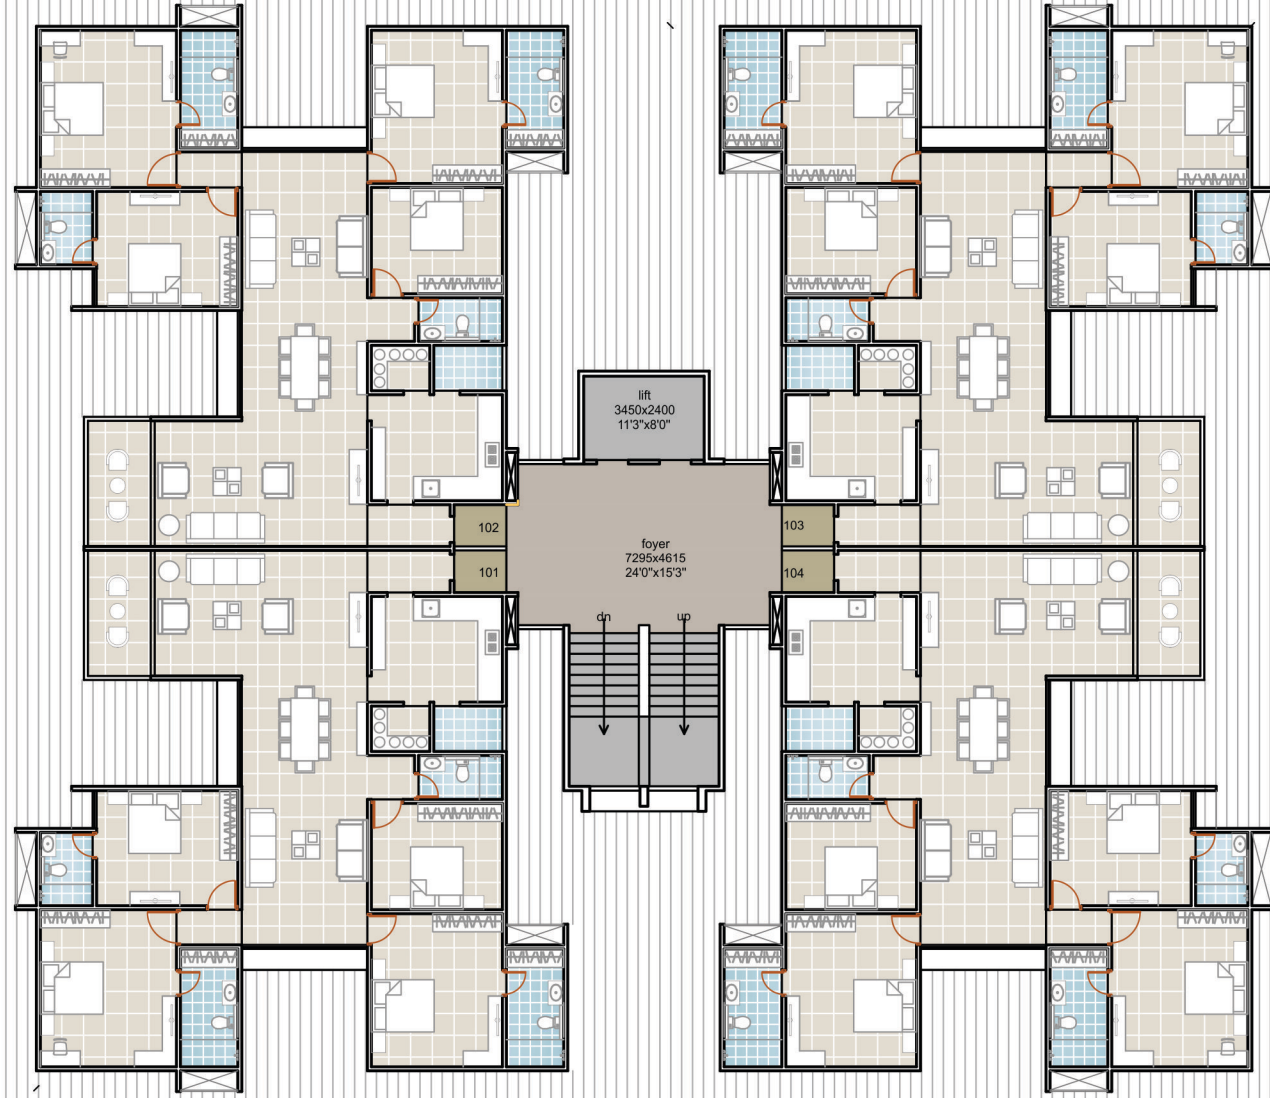

hyatt residency

common plot

38910

10000

50145
18.00 mts wide t.p.s road

9621